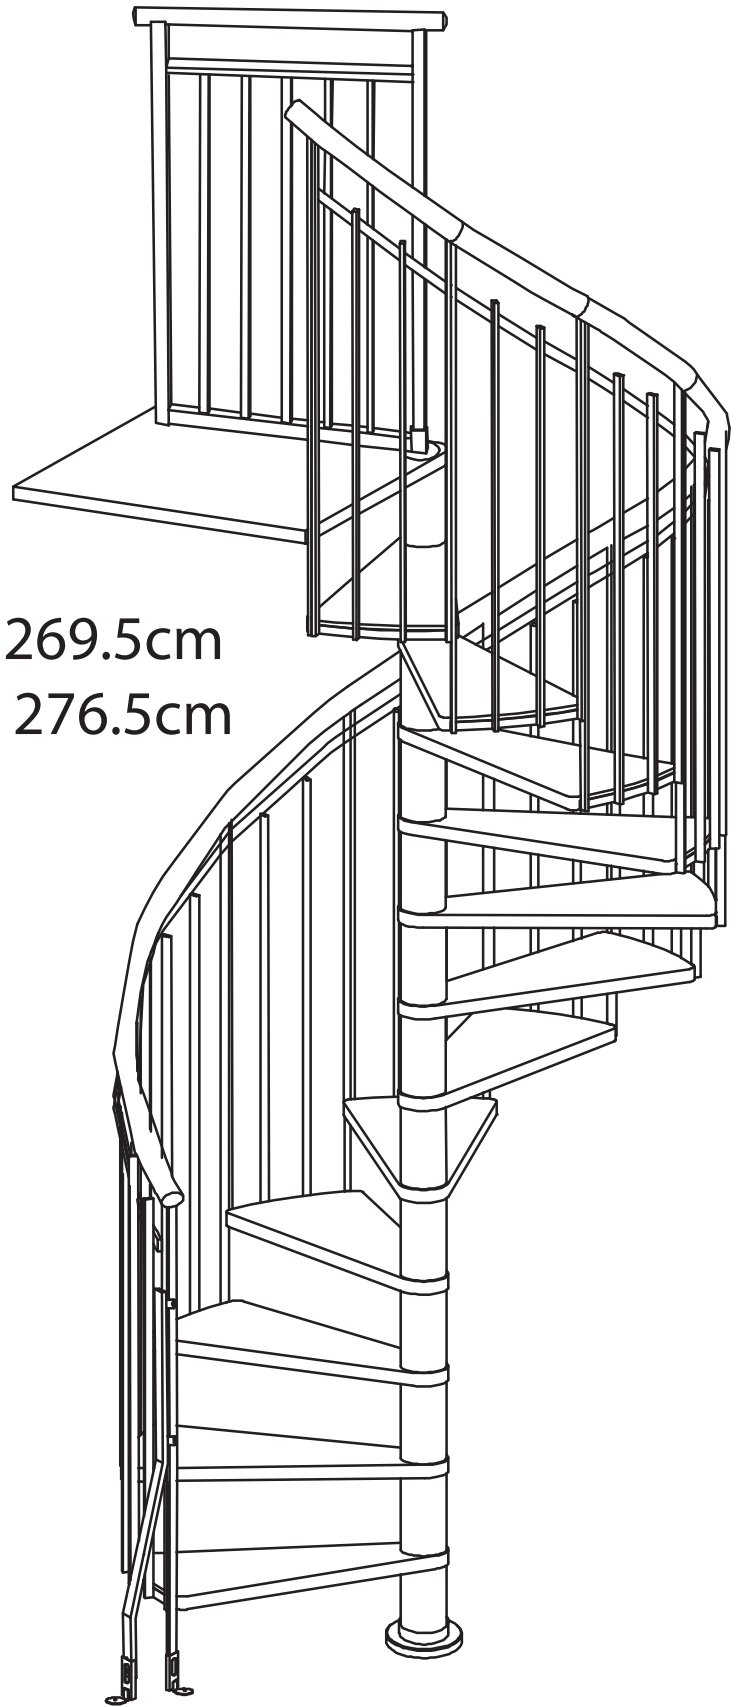

Toronto "Wood"

Hmin 269.5cm
Hmax 276.5cm