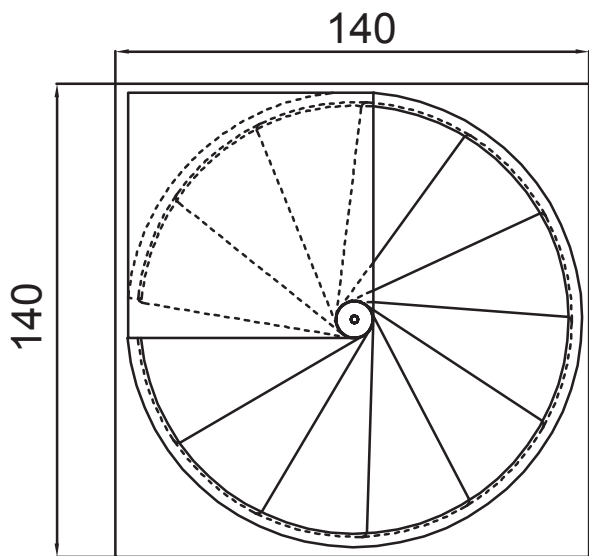

Swing "Metal"

Hmin 269.5cm
Hmax 299cm