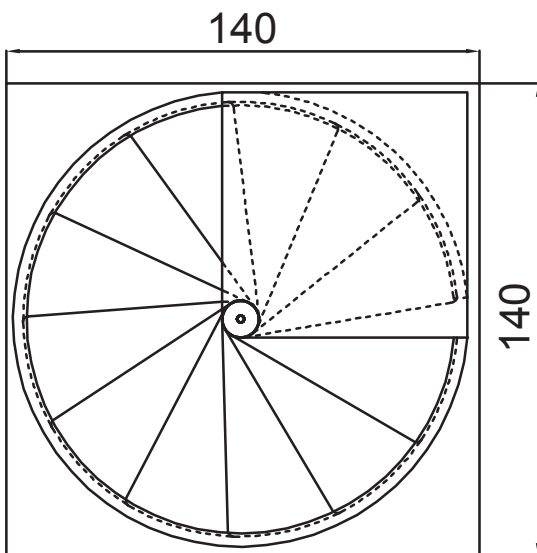

Swing "Metal"

Hmin 269.5cm
Hmax 299cm