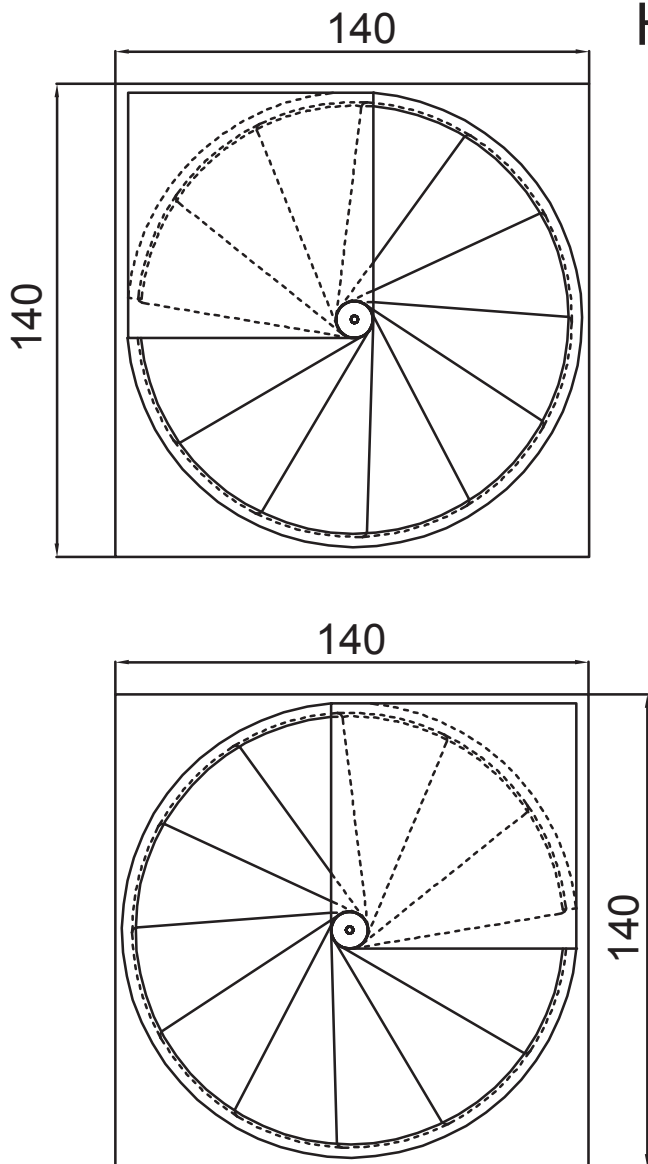

# Swing "Wood"

Hmin 269.5cm  
Hmax 299cm